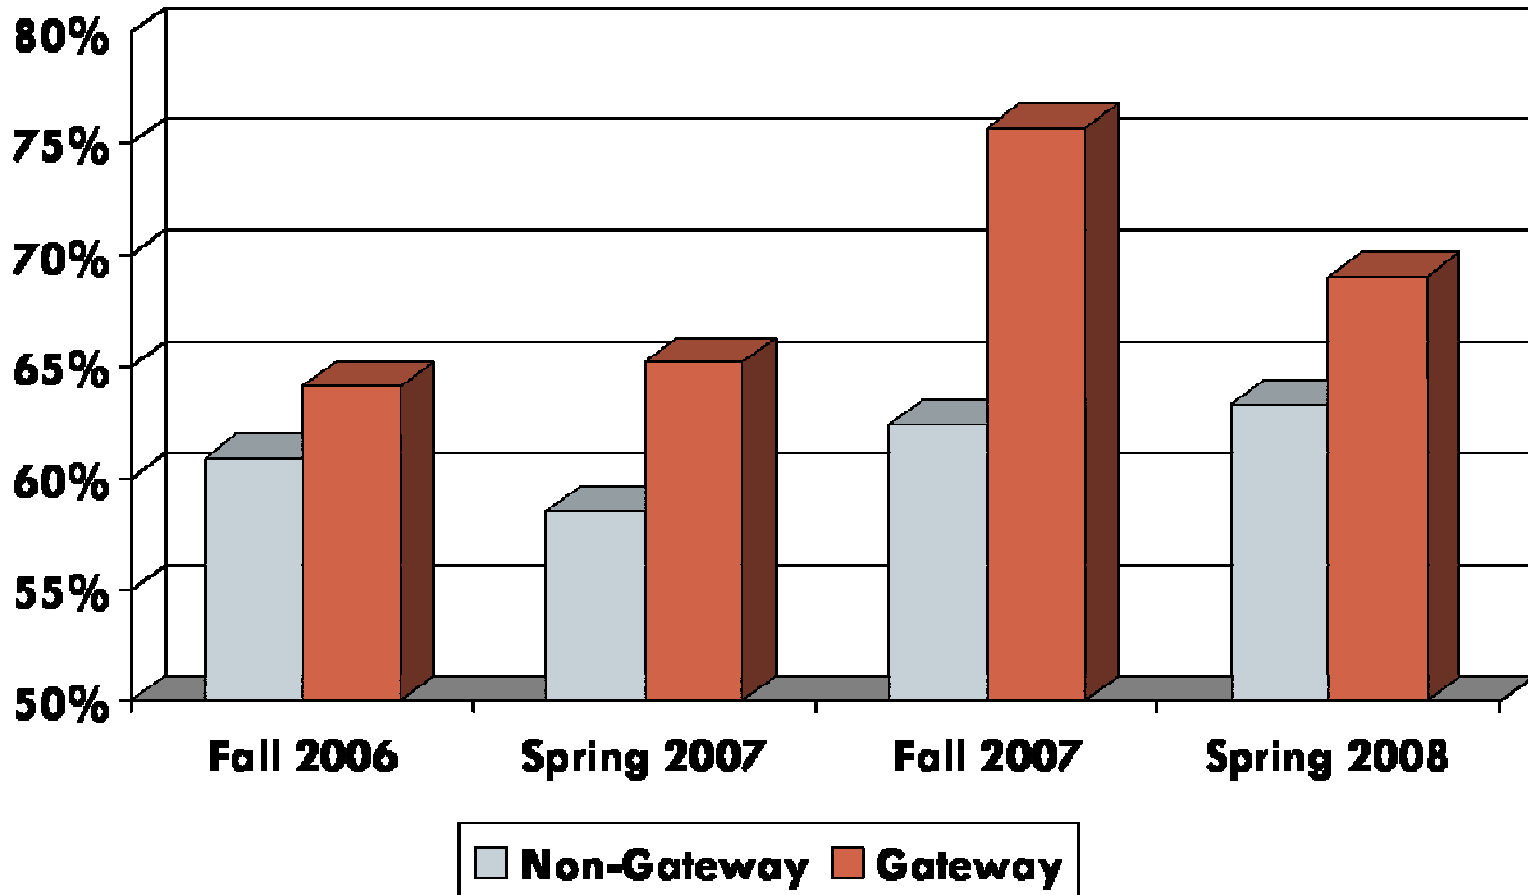

Successful Course Completion

Basic Skills Gateway Classes